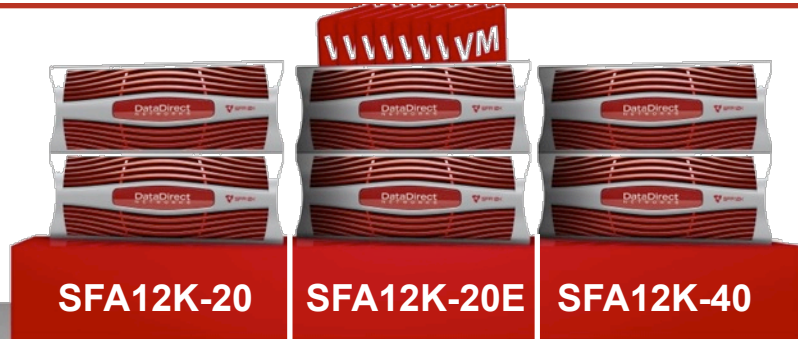

DDN | Scale With Flexibility

Scale-Up For Capacity

Intelligent, Scale-Out File Systems
Aggregate Clustered Storage For Speed & Scale

Each System Supports Up To 1,680 Disks
To Enable Cost-Efficient Capacity

Scale-Out For Performance

SFA12K™ | Models

	SFA12K-20	SFA12K-20E	SFA12K-40
Maximum Drives	1,680 ¹	1,680 ¹	1,680 ¹
System Interface	FDR IB 16Gb FC ²	FDR IB 10/40GbE	FDR IB 16Gb FC ²
Drive Types	3.5" & 2.5" SSD, SAS & SATA (inter-mixable)		
System Capacity	6.72PB (w/ 4TB HDDs) ¹		
Bandwidth	20GB/s (raw I/O)	20GB/s (file I/O)	40GB/s (raw I/O)
Cache IOPS	850K	850K	1.7M
Flash IOPS	700K	700K	1.4M
In-Storage Processing™	N/A	Yes. ExaScaler, GridScaler Customer Provided	N/A

¹ 840 Drives Until 2H12

² 16Gb FC available 2H12